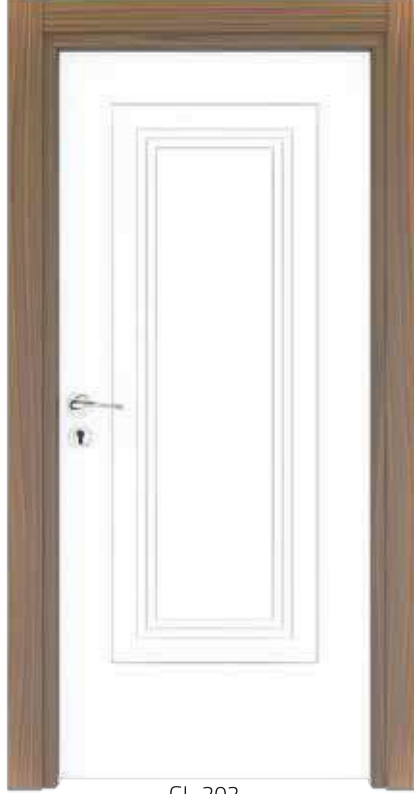

gold

ahşap kaplama ve lake uyumu
harmony of wood veneered and lacquered

GL-202